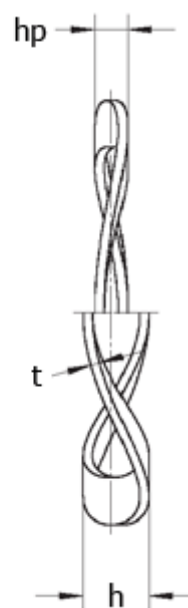

Article number: 22013210

Description: Wave washer L&M 74x64x0,5 K2  
for bearing : 6009, 16009

## Measures

d1	= 63.50	Weight (kg) / 100 pcs = 0.434
d2	= 73.50	
F (N) at hp	= 300.0	
For bearing	= 8009	
h	= 3.6	
hp	= 1.55	
t	= 0.50	
Waves	= 5	